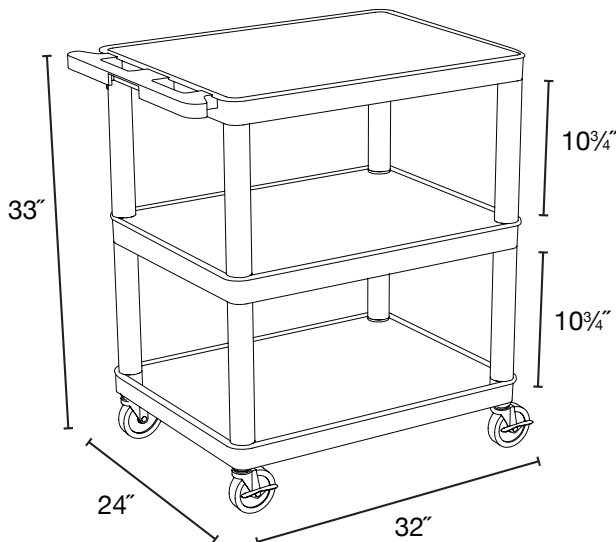

Large Flat shelf Utility Cart

TC222-B
32"W x 24"D x 33"H

- Multipurpose utility cart ideal for use as a serving or storage cart
- Measures 32"W x 24"D x 33"H (width includes handle) with a clearance between shelves of 10.75" for easy access
- Includes three 1.75" high falt shelves with .25" retaining lip to secure items from sliding off
- Ergonomic push handle molded into the top shelf
- Four 4" Heavy-Duty non-marring casters, two with locking brake
- Shelves and legs are constructed with an injection molded thermoplastic resin, which will not stain, scratch, dent or rust
- Maximum weight capacity of 400 lbs. (evenly distributed)