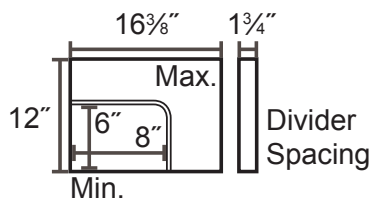

### LLTP24-B

**31<sup>1</sup>/<sub>8</sub>" W x 21<sup>1</sup>/<sub>8</sub>" D x 40<sup>1</sup>/<sub>8</sub>" H**  
**Min/Max Laptop /**  
**Chromebook:**

- Sleek and mobile unit capable of charging and securing up to 24 Chromebooks or tablets (sold separately)
- Cabinet and tablet shelves come fully assembled.
- Measures 31<sup>1</sup>/<sub>8</sub>" W x 21<sup>1</sup>/<sub>8</sub>" D x 40<sup>1</sup>/<sub>8</sub>" H
- Rack shelves are 26"W x 16"D with 12"H of top clearance
- The bottom shelf contains 3<sup>1</sup>/<sub>4</sub>" H top of clearance, perfect for storing accessories
- The rubber-coated dividers keep your tablets organized and protected. Each divider is 1<sup>3</sup>/<sub>4</sub>" apart.
- Includes two 12-Outlet 120V/15A vertical power strip to keep your devices fully charged.
- Plenty of ventilation allows air to circulate freely through the unit.
- Includes four 4" casters, two with locking brakes.
- Locking front and rear access doors include two sets of keys
- Maximum weight capacity of 175lbs (evenly distributed)

Rear access door has 12 outlets on each side.