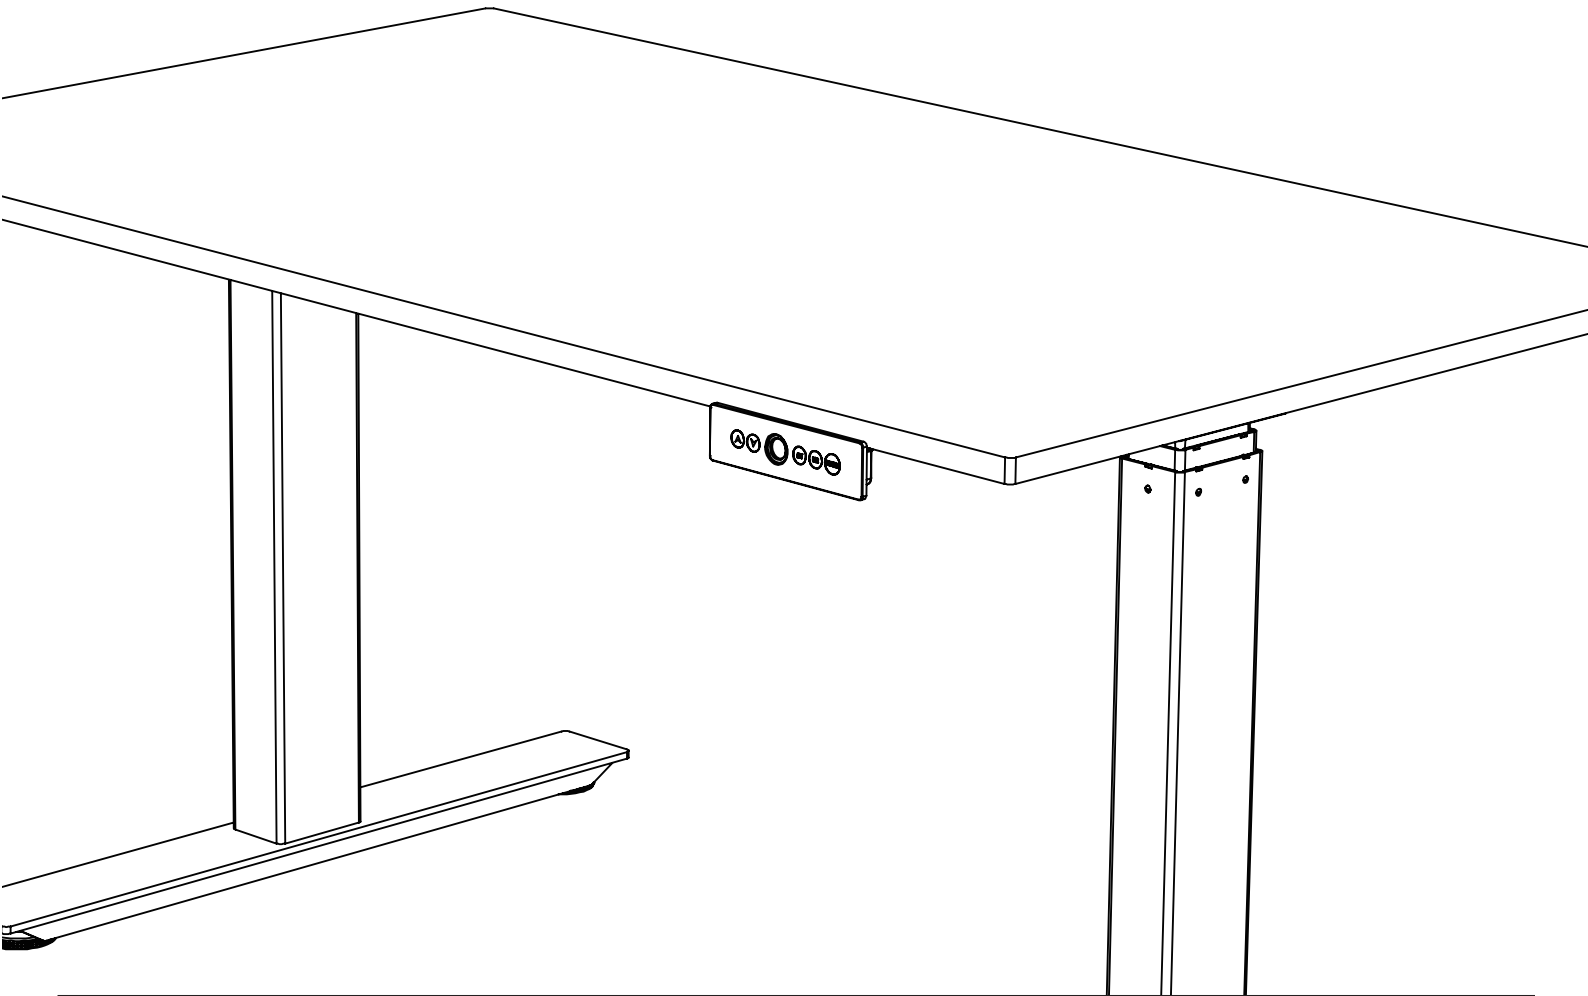

# LUXOR

INNOVATIVE WORKSPACE PRODUCT SOLUTIONS

**Height range:** 640-1290 mm / 25.2 x 50.8 in

**Weight capacity:** 120 kg / 256 lbs

**Features:** Electric, triple stage, dual motor, T-frame configuration, two memory position handset + home, expandable frame