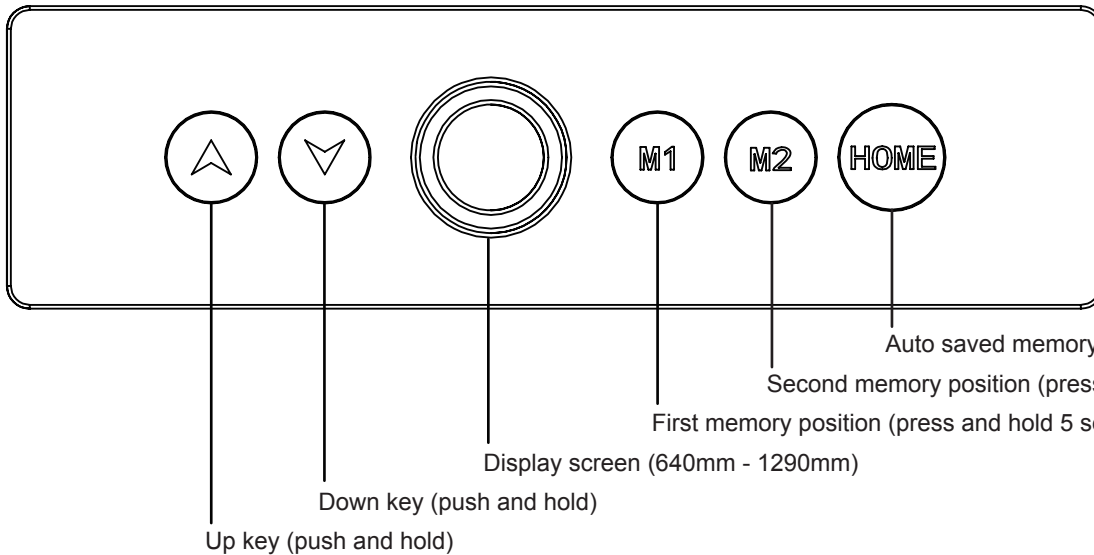

HANDSET

MANUAL RESET:

Check to make sure all cables are well connected, retry handset. If issue continues... Disconnect power cable for 3 minutes, reconnect power cable, retry handset.

CAUTION

- Keep children away from desk - especially handset, controller / powerbrick, legs, or cables. There is a risk of electric shock or serious injury.
- Do not open any components - especially handset, controller / powerbrick, legs or cables. There is a risk of electric shock or serious injury.
- Close supervision is necessary when children, elderly, or persons with disabilities are in close proximity.
- Keep all electrical components away from liquids or wet areas.
- Do not sit or stand on desk. Do not crawl or lie under desk.
- Do not place any object taller than 20" (when using glides) 23" (when using casters) under desk.
- Never operate desk if cords / plug are wet or damaged.
- Make sure there are no obstacles in the path of the desk's motion.
- Make sure all cords are appropriate length to accommodate desk's motion.
- Never exceed noted weight capacity.
- Ensure all hardware are properly tightened.
- If component needs to be replaced, remove power cord first.
- In the event of a power outage or accidental removal of power cord, a manual reset may be necessary. See **MANUAL RESET**.

USE & LIABILITY

Read all instructions before using desk. Keep instructions for reference. Manufacturer does not accept warranty claims or liability claims for damages caused by improper use or handling.

CUSTOMER SERVICE

Questions or concerns? Contact us directly!

1-800-323-4656
CustomerService@LuxorFurn.com