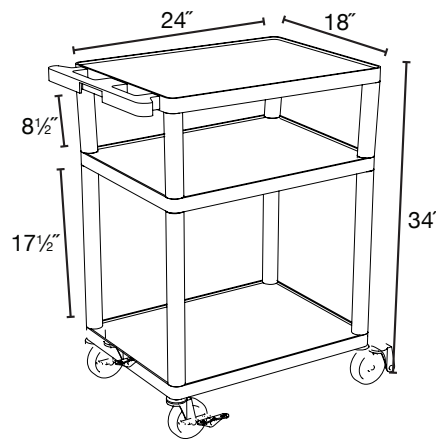

Heavy Duty A/V Cart

LP34E-B
24"W x 18"D x 34"H

LP34PE-B

LP34LE-B

LP34C-B
24"W x 18"D x 34"H

- 24"W x 18"D x 34"H
- .25" retaining lip borders flat shelves to ensure ensure
- Configurations for front pullout shelf, side pullout shelf and cabinet
- Ergonomic push handle molded into the top shelf for optimum comfort
- Four 4" Heavy-Duty non-marring casters, two with locking brake, for mobility and stability
- Molded plastic shelves and legs won't stain, scratch, dent or rust
- Three-outlet surge suppressing 15" cord and cord management system keep cart clean and organized
- Maximum weight capacity of 400 lbs. (evenly distributed)