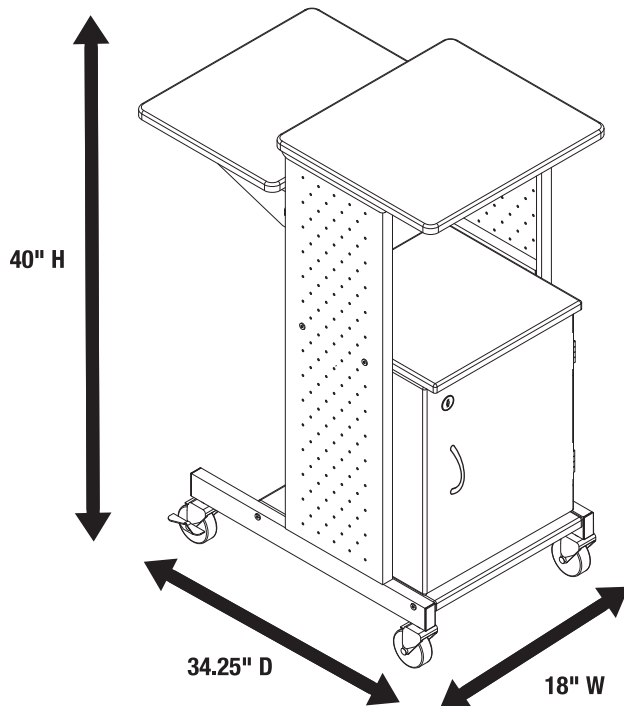

WPS4CE - MOBILE PRESENTATION STATION WITH CABINET

Product Specifications:

Item Number	WPS4CE
Frame Material	Steel
Frame Color	Black
Shelf Material	MDF with PVC surface
Shelf Color	Light Gray
Overall Dimensions	34.25"W x 18"D x 40"H
Weight	60.6 lbs.
Top Shelf Dimensions	16" x 18"
Middle Shelf 1 Dimensions	18.5" x 18"
Middle Shelf 2 Dimensions	15" x 14.25"
Bottom Shelf Dimensions	24.6" x 15"
Interior Cabinet Dimensions	13.4"W x 13.3"D x 18.3"H
Electric Included	Yes, 3-outlet 120V/15A power strip with 15' cord
Casters	Four 3" casters; two casters include locking brakes
Weight Capacity	110 lbs. evenly distributed
Ship Method	Ground
Shipping Carton Dims	Box 1: 36.6"W x 28.1"D x 4.3"H Box 2: 21.4"W x 19.1"D x 3"H
Shipping Weight	Box 1: 52 lbs. Box 2: 16 lbs.
Assembly Required	Yes