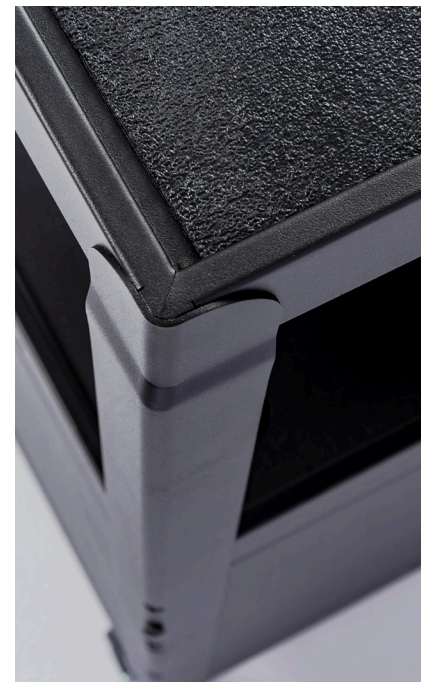

24" x 18" ADJUSTABLE-HEIGHT STEEL AV CART WITH LOCKING CABINET AND PULLOUT KEYBOARD TRAY

Luxor's multipurpose utility cart will secure, store, power, and transport your valuable electronic equipment, while also providing the perfect platform for a mobile computer workstation.

2245 Delany Road, Waukegan, IL 60087
800-323-4656 | Fax 847-244-1818 | www.LuxorFurn.com

LUXOR
INNOVATIVE WORKSPACE PRODUCT SOLUTIONS