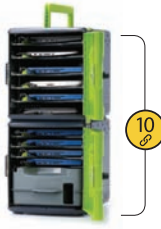

For devices that stay in the classroom

6 devices

10 - 12 devices

20 - 32 devices

10 devices
Tech Tub²
(FTT1100 or
for syncing
FTT1100-USB)

Tubs are
permanently
connected
together

10 iPads®
Original Tech Tub[®] -
syncs iPads[®]
(TEC1000)

Tub combos

Deployment tip:

Placing individual tubs throughout a classroom can reduce deployment bottlenecks and is more cost effective than a cart.

24 devices
(FTT700 x 4)

4 x

30 devices
(FTT1100 x 3 or
for syncing
FTT1100-USB)