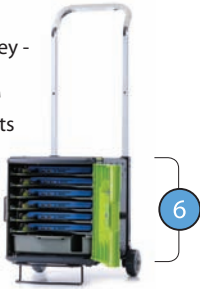

32 devices
Tech Tub² Modular Cart (FTT732
or for syncing FTT732-USB)

24 devices
Tech Tub² Stacking Cart
(FTT134 or for syncing
FTT134-USB)

20 / 24 / 32 devices
Dual Duty Teaching Easels
NEW 20 devices (FTT320)
NEW 24 devices (FTT324)
32 devices (FTT300) (FTT300-USB)

Pick the right Tech Tub® solution in three steps!

1 How are the devices being used?
Stay in class - see previous page
Throughout a school - see below

2 How many devices do you have?

3 Check compatibility charts
See individual product pages at copernicused.com

For devices that move throughout a school

6 devices

6 devices
Tech Tub² Trolley - holds iPads®, Chromebooks™ and other tablets (FTT706)

10 devices

10 devices
Tech Tub² Trolley (FTT2010 or for syncing FTT2010-USB)