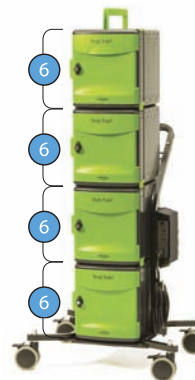

Wall Mount option
(FTT700-W)

6 devices
Original Tech Tub[®] -
holds iPads[®],
Chromebooks
and other devices
(TEC600C)

6 devices
NEW lower priced Tech Tub[®] Standard
Same features as the TEC600C, but
without the locking block and pin (TEC601C)

6 devices
Dual Duty Teaching Easel
(FTT302)

12 devices
Dual Duty Teaching Easel
(FTT301 or for syncing FTT301-USB)

Modular Cart System

24 devices
Tech Tub² Modular Cart (FTT724
or for syncing FTT724-USB)

32 devices
Tech Tub² Modular Cart (FTT732
or for syncing FTT732-USB)

24 devices
Tech Tub² Stacking Cart
(FTT134 or for syncing
FTT134-USB)

20 / 24 / 32 devices
Dual Duty Teaching Easels
NEW 20 devices (FTT320)
NEW 24 devices (FTT324)
32 devices (FTT300) (FTT300-USB)